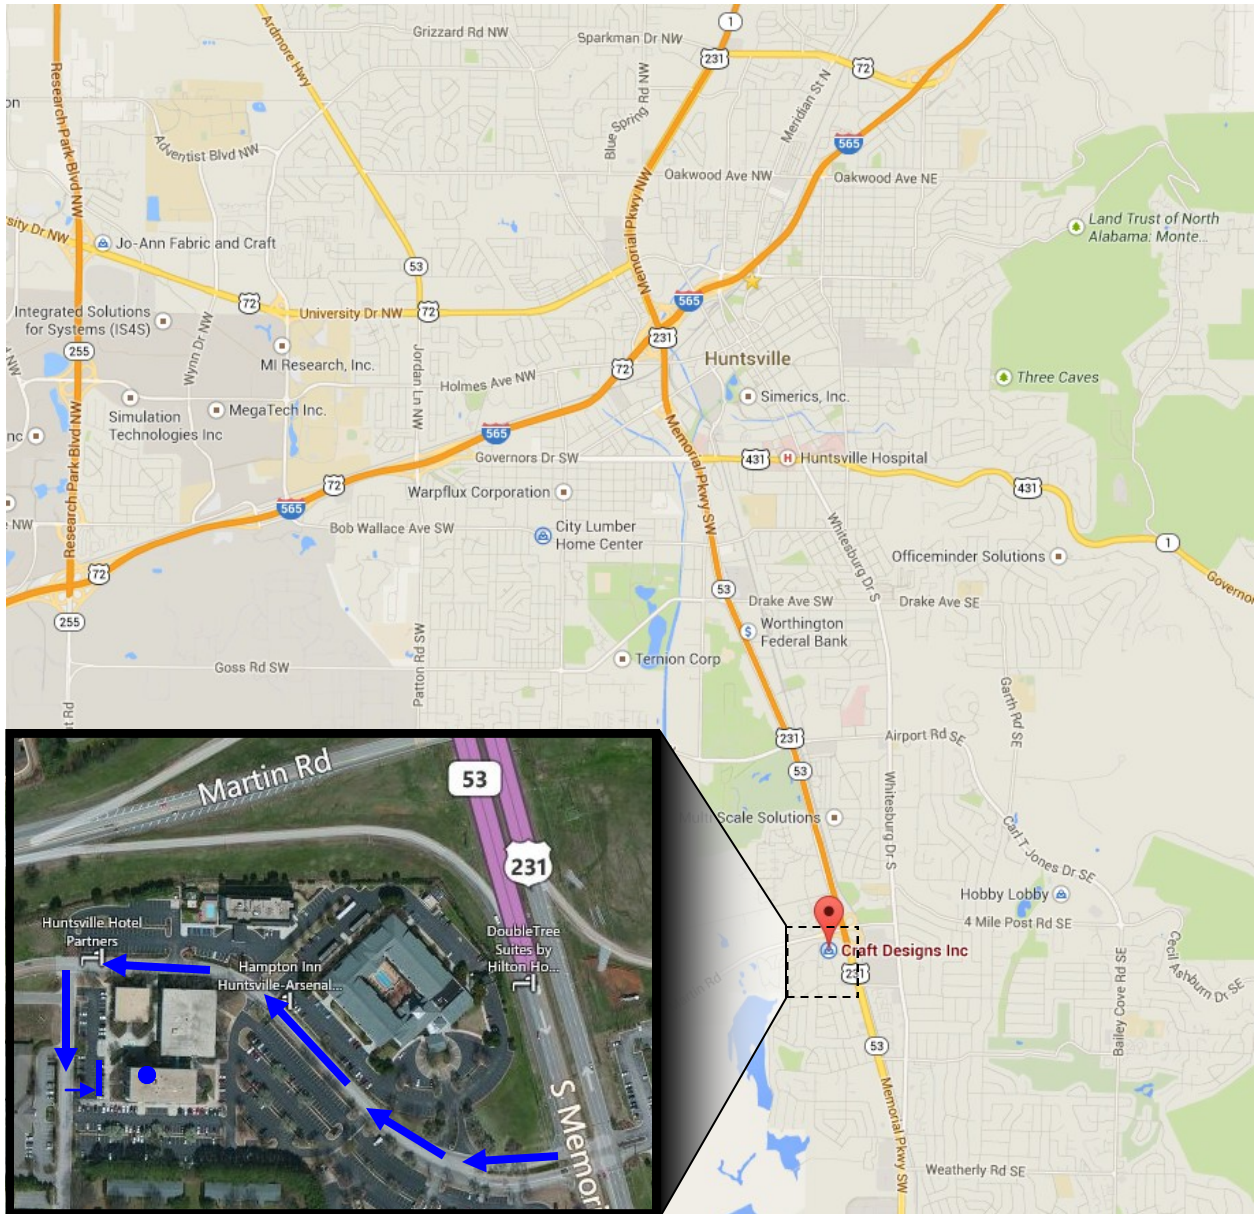

Craft Designs, Inc.
700 Boulevard South
Suite 501
Huntsville AL 35802

Directions to CDI:

- From South Memorial Parkway, turn onto Boulevard South SW.
- Follow until first left onto Benaroya Ln SW.
- Turn Left into the second Parking Lot entrance.
- Proceed to the tallest building, Building 700.
- Take the Elevators to the 5th Floor.
- CDI will be located at the Elevator Lobby on the 5th Floor.